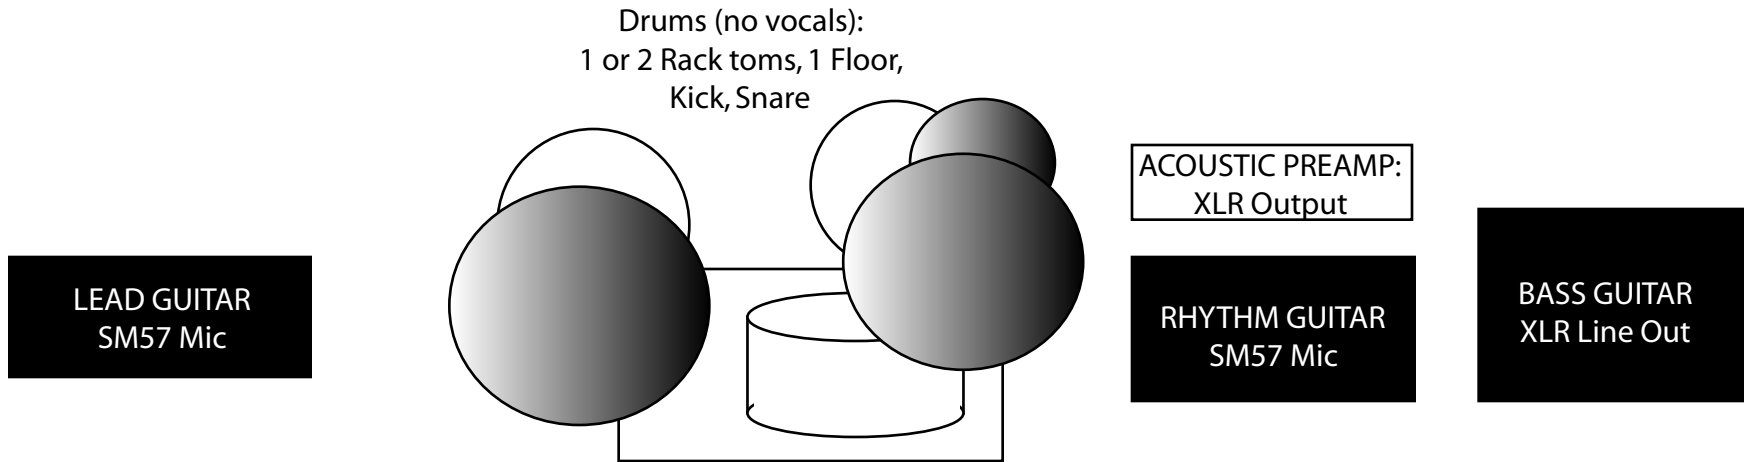

BILLY COULTER'S BAND STAGE PLOT

INPUTS: 3 Vocal mics on booms • 2 guitar amp mics • 2 XLR Line Outs (acoustic preamp, bass) + Usual drum config