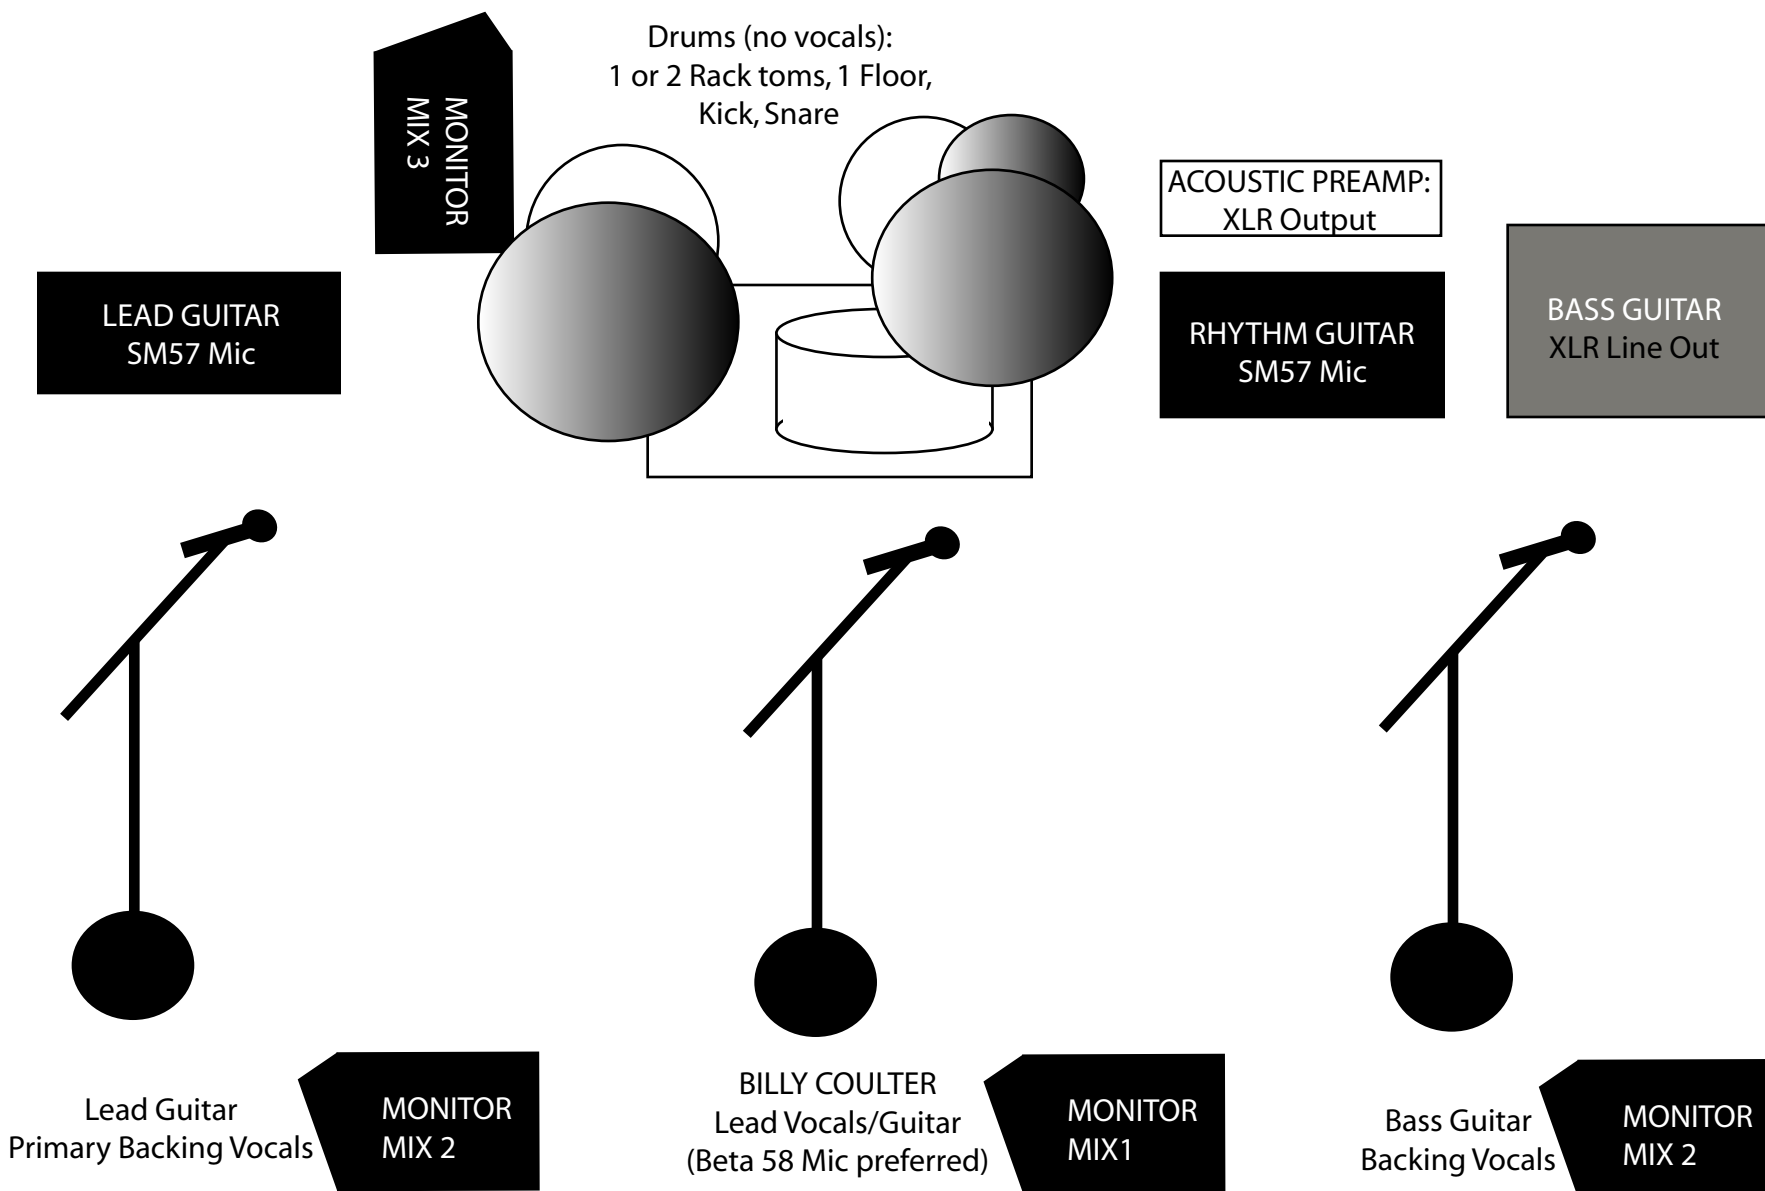

BILLY COULTER BAND STAGE PLOT

INPUTS: 3 Vocal mics on booms • 2 guitar amp mics • 2 XLR Line Outs (acoustic preamp, bass) + Usual drum config